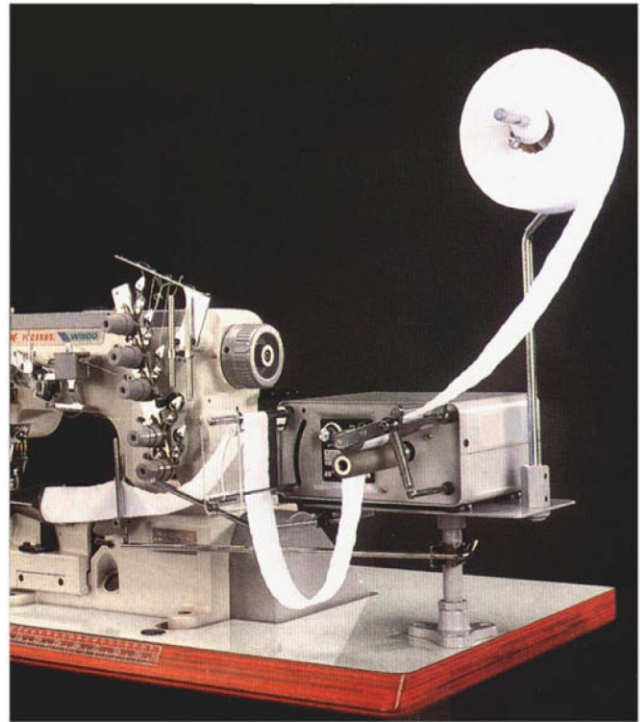

LUNASEW

TFU 15-3

Upper Tape Feeder with 70mm Roller

TFS 25-3

Side Tape Feeder with 70mm Roller

TFU 15-8

Upper Tape Feeder with 200mm Roller

TFS 25-8

Side Tape Feeder with 200mm Roller

● Applications : 適用範圍

Feeding out tape or elastic tape by required volume automatically for sports wear, body suits, underwear, girdles etc.

凡運動衣、韻律裝、內衣等需滾領、車縫帶子或鬆緊帶的車縫物均適用。

● Features : 特性

1.Compactly designed for easy installation.

設計精良，安裝簡便

2.Feeding volume can be adjusted at requirement.

送量能隨所需調整

3.Uniform and perfect sewing finish will be done due to no superfluous tension be made on tapes.